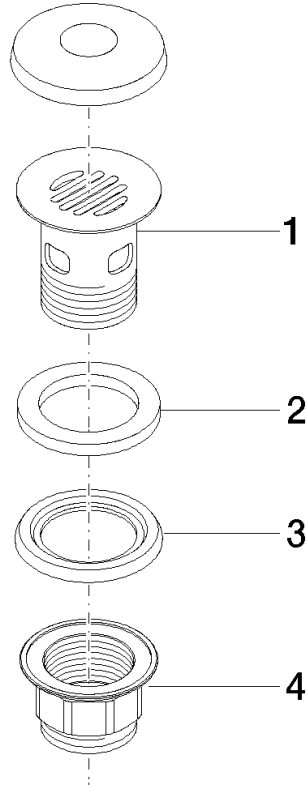

10 105 970

Fits: IMO, LULU, MADISON, MEM, TARA,  
CL.1, LISSÉ, VAIA, META, CYO

	Brushed Platinum	10 105 970-06
	Chrome	10 105 970-00
	Platinum	10 105 970-08
	Durabress (23kt Gold)	10 105 970-09
	Dark Chrome	10 105 970-19
	Light Gold	10 105 970-26
	Brushed Light Gold	10 105 970-27
	Brushed Durabress (23kt Gold)	10 105 970-28
	Matte Black	10 105 970-33
	Brushed Bronze	10 105 970-42
	Brushed Champagne (22kt Gold)	10 105 970-46
	Champagne (22kt Gold)	10 105 970-47
	Brushed Chrome	10 105 970-93
	Brushed Dark Platinum	10 105 970-99

## Grated waste 1 1/4" - Brushed Platinum

---

IMO

10 105 970

Only suitable for basins with an overflow.

10 105 970

10 105 970

Parts for other finishes can be found here: [Chrome](#)

Spare parts list

No.	Item Number	Name	Quantity used	Delivery time
1	09 11 01 027-06	cup	1	10
2	09 14 05 039 90	seal	1	2
3	09 14 03 025 90	seal	1	2
4	09 23 10 020-06	nut	1	10