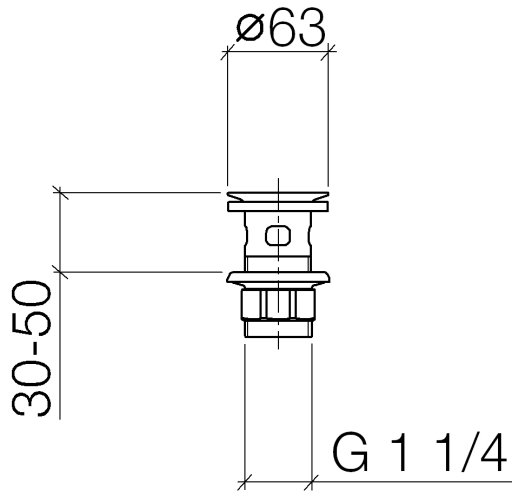

10 105 970

Fits: IMO, LULU, MADISON, MEM, TARA,  
CL.1, LISSÉ, VAIA, META, CYO

	Brushed Platinum	10 105 970-06
	Chrome	10 105 970-00
	Platinum	10 105 970-08
	Durabress (23kt Gold)	10 105 970-09
	Dark Chrome	10 105 970-19
	Light Gold	10 105 970-26
	Brushed Light Gold	10 105 970-27
	Brushed Durabress (23kt Gold)	10 105 970-28
	Matte Black	10 105 970-33
	Brushed Bronze	10 105 970-42
	Brushed Champagne (22kt Gold)	10 105 970-46
	Champagne (22kt Gold)	10 105 970-47
	Brushed Chrome	10 105 970-93
	Brushed Dark Platinum	10 105 970-99

## Grated waste 1 1/4" - Brushed Platinum

---

IMO

10 105 970

Only suitable for basins with an overflow.

10 105 970

10 105 970

Parts for other finishes can be found here: [Chrome](#)

Spare parts list

No.	Item Number	Name	Quantity used	Delivery time
1	09 11 01 027-06	cup	1	10
2	09 14 05 039 90	seal	1	2
3	09 14 03 025 90	seal	1	2
4	09 23 10 020-06	nut	1	10